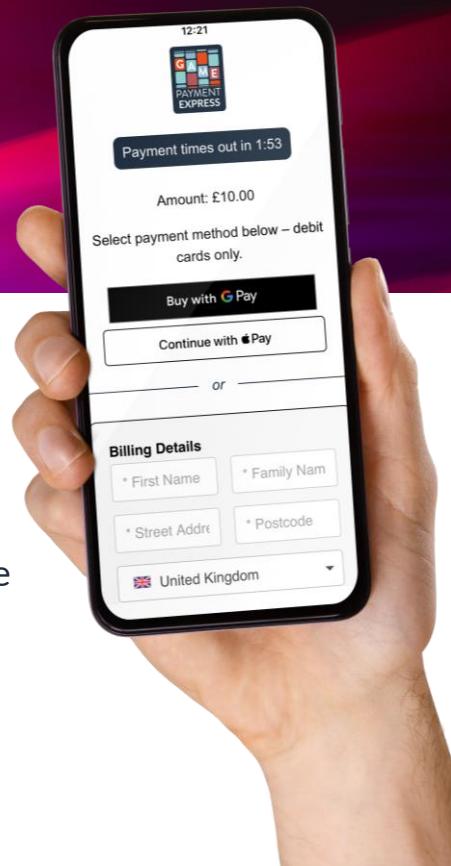

Game Payment Express

A fast, app-free cashless experience – perfect for occasional players.

Players simply scan a QR code on a Game Payment-enabled machine and are directed to a secure web form. Funds are transferred directly to the machine, and any withdrawals automatically return to the card used.

KEY FEATURES:

- No app or signup required.
- Ultra-fast setup – scan, pay, play.
- Available on most digital machines.
- Secure payments protected with industry-leading encryption.
- Collections made direct to the original card.